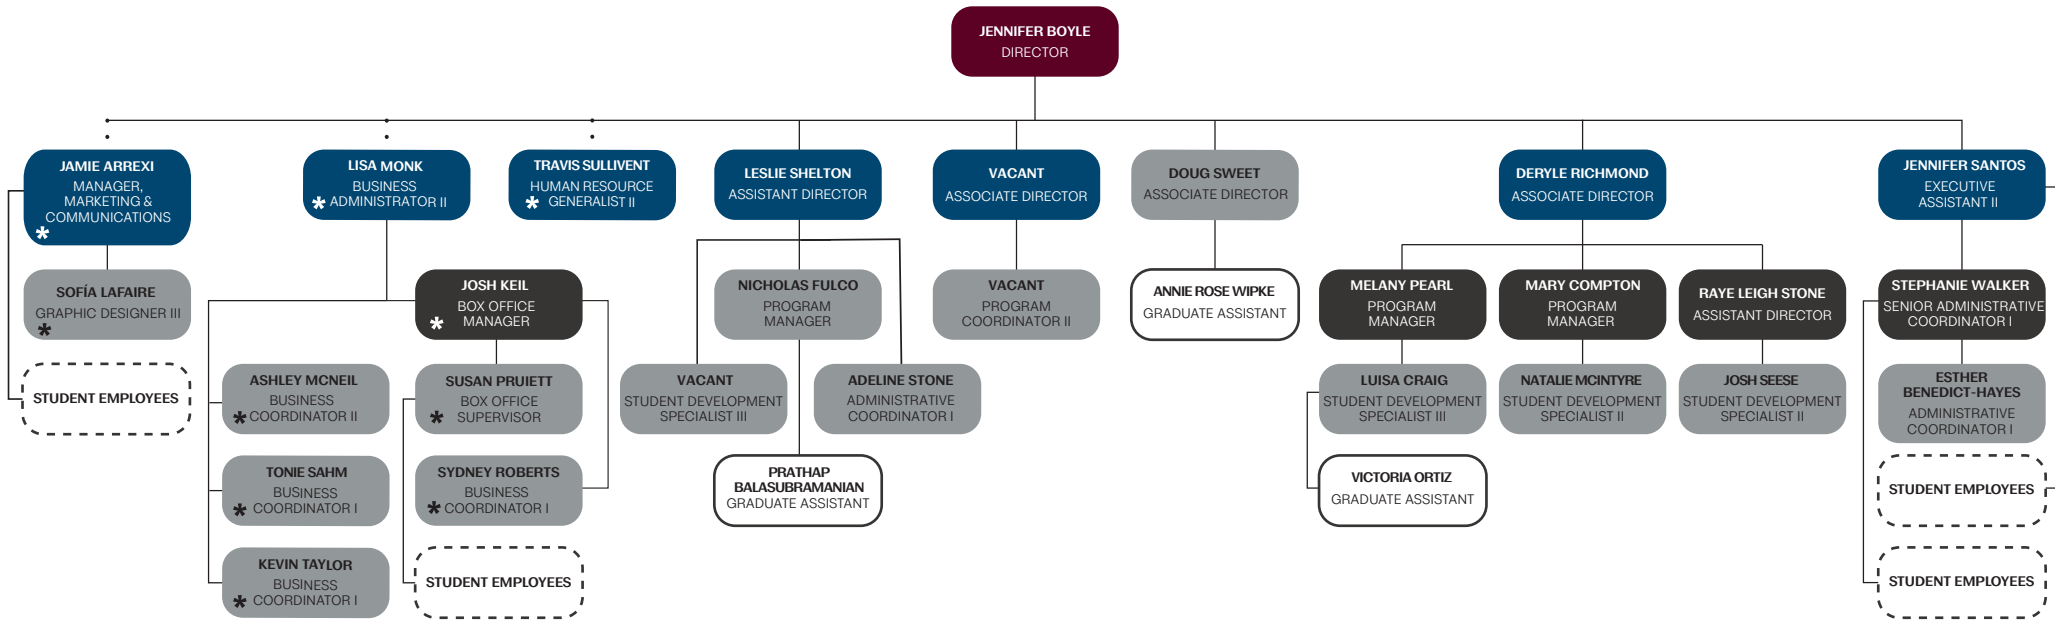

MSC Programs

KEY

Blue: Director Team

Black: Supervisor

Grey: Full Time Employee

Dotted Line and *: Area supporting MSC Programs

White: Graduate Assistant

Dashed: Student Employee