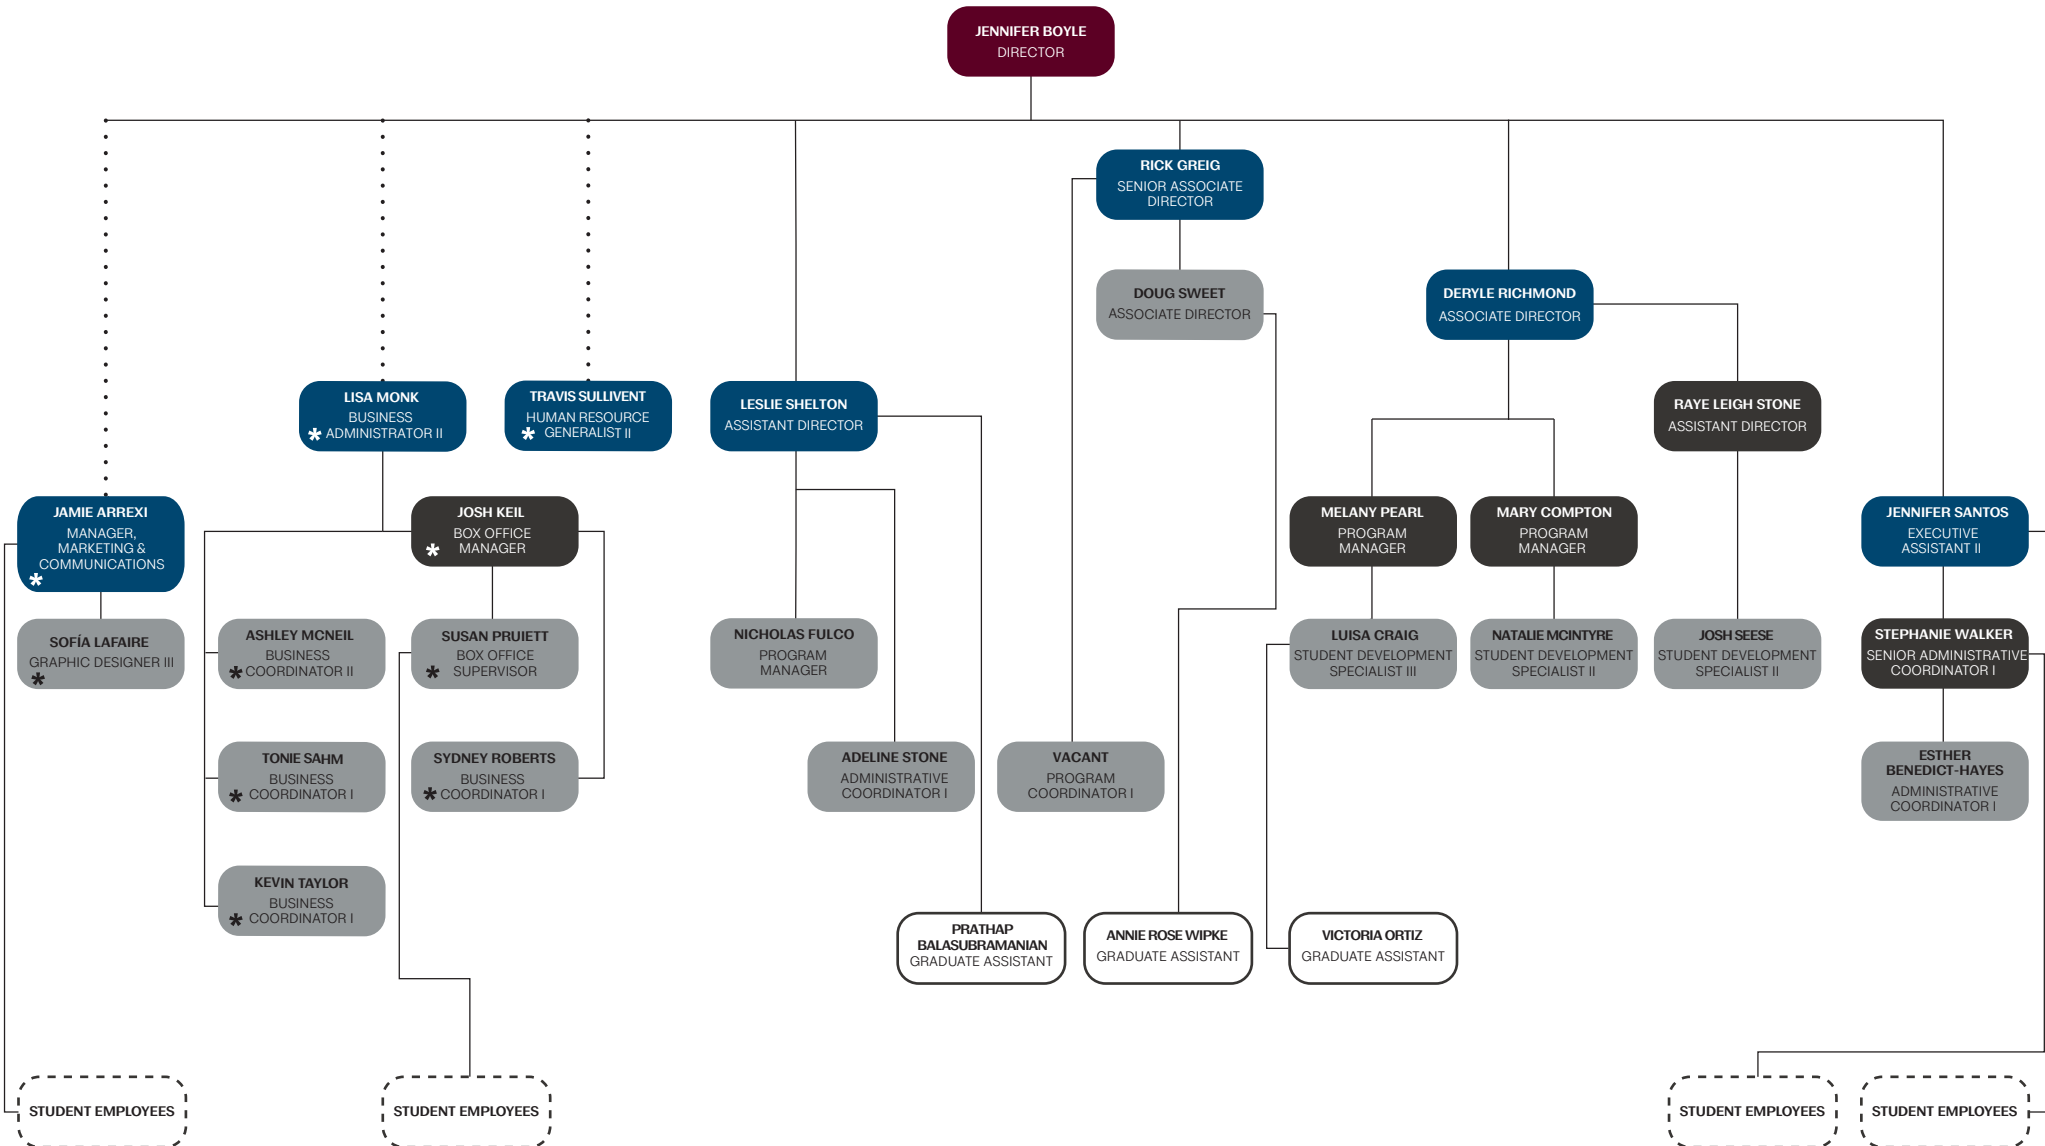

MSC Programs

KEY
 Blue: Director Team
 Black: Supervisor
 Grey: Full Time Employee
 Dotted Line and *: Area supporting MSC Programs
 White: Graduate Assistant
 Dashed: Student Employee