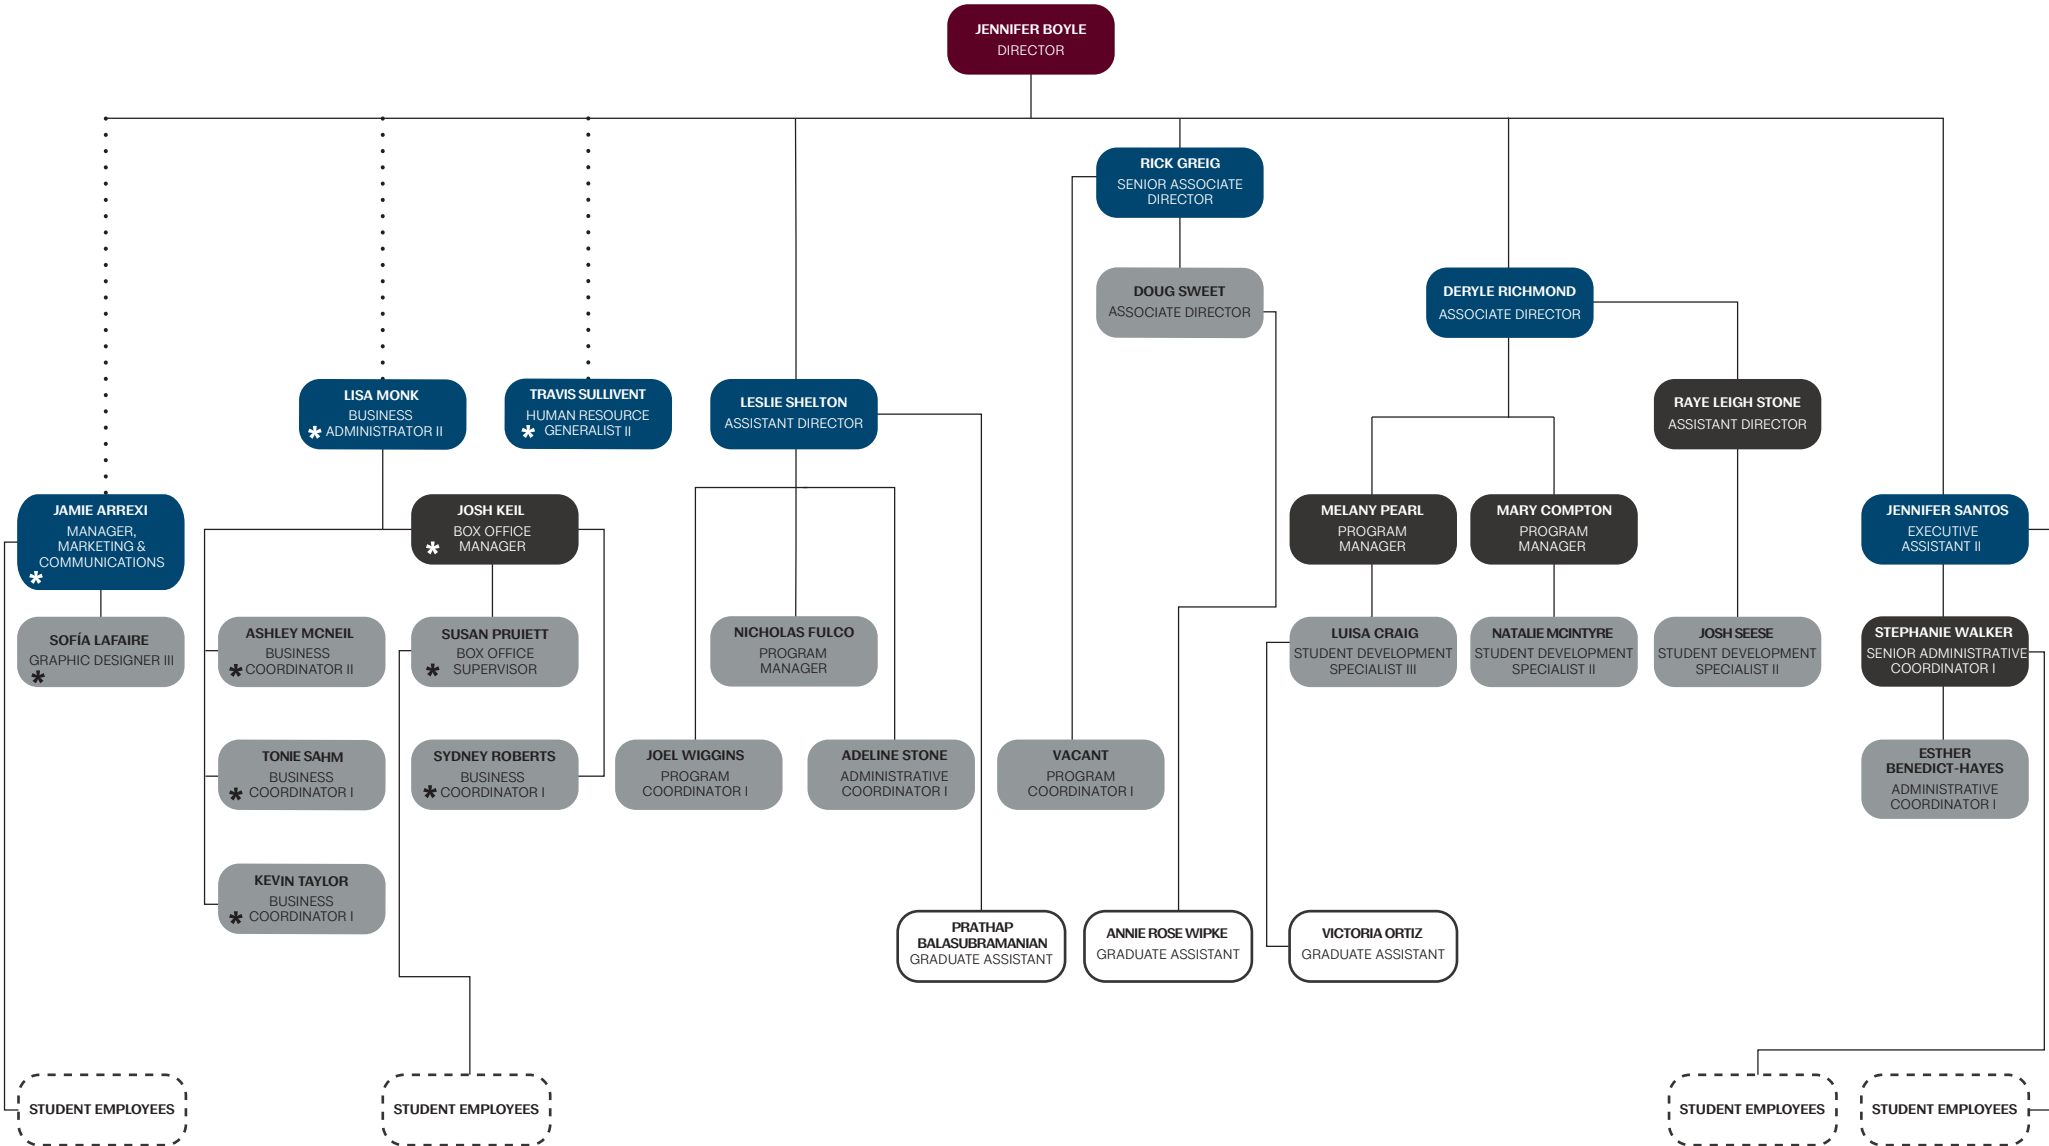

MSC Programs

KEY

- Blue: Director Team
- Black: Supervisor
- Grey: Full Time Employee
- Dotted Line and *Area supporting the MSC
- White: Graduate Assistant
- Dashed: Student Employee